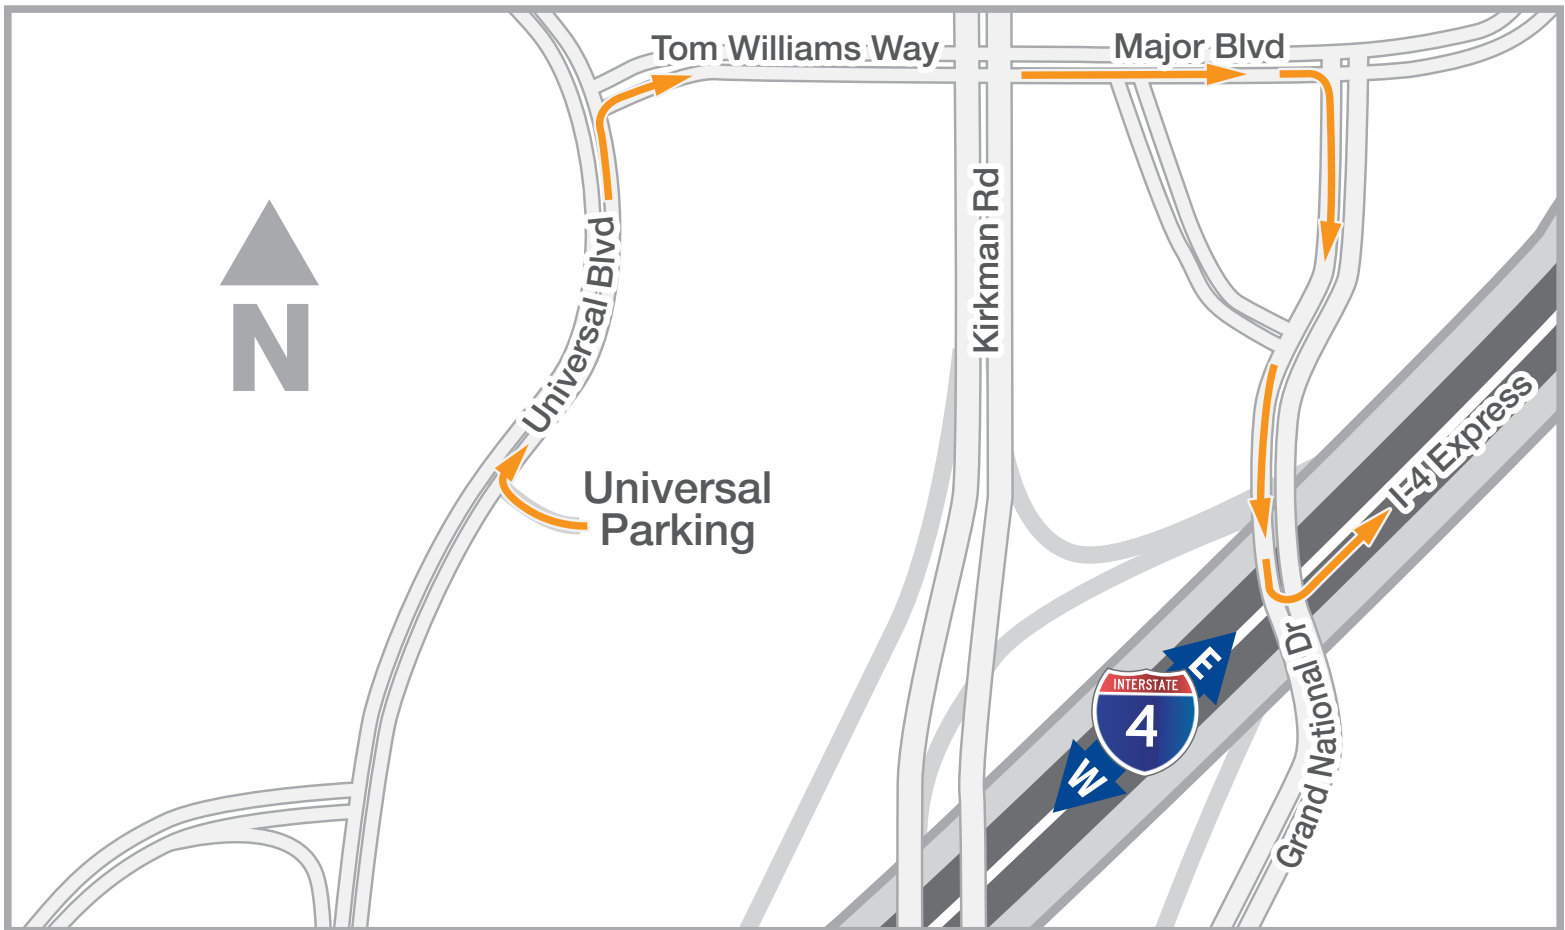

I-4 Express is two tolled, managed lanes in each direction in the center of the interstate. I-4 Express is only for two-axle vehicles and buses that have a properly mounted [transponder](#). For more information about planning your trip visit the I-4 Express Trip Planner at fdot.tips/TripPlanner.

I-4 Express gives motorists new options when traveling to Universal Orlando Resort. These directions will guide you from Universal to eastbound I-4 Express. See the reverse side for directions to the resort from westbound I-4 Express.

I-4 Express is two tolled, managed lanes in each direction in the center of the interstate. I-4 Express is only for two-axle vehicles and buses that have a properly mounted [transponder](https://www.flhwy.com/transponder). For more information about planning your trip visit the I-4 Express Trip Planner at fdot.tips/TripPlanner.

To Eastbound I-4 Express:

- Head north on Universal Boulevard
- Turn right on Tom Williams Way
- Turn right on Grand National Drive
- Turn left on ramp to eastbound I-4 Express